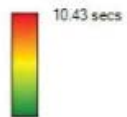

Participant filter: All

Engineered for the
most sensitive skin.

...to add the... and moisture
...we do...

...unique high-absorbency natural-blend cotton
...provides cotton-soft, extra thick, gel-free protection
...baby's sensitive skin. The chlorine-free materials and
...polymers is non-toxic and non-irritating. Clinically
...pediatrician recommended for babies with allergies
and sensitive skin.